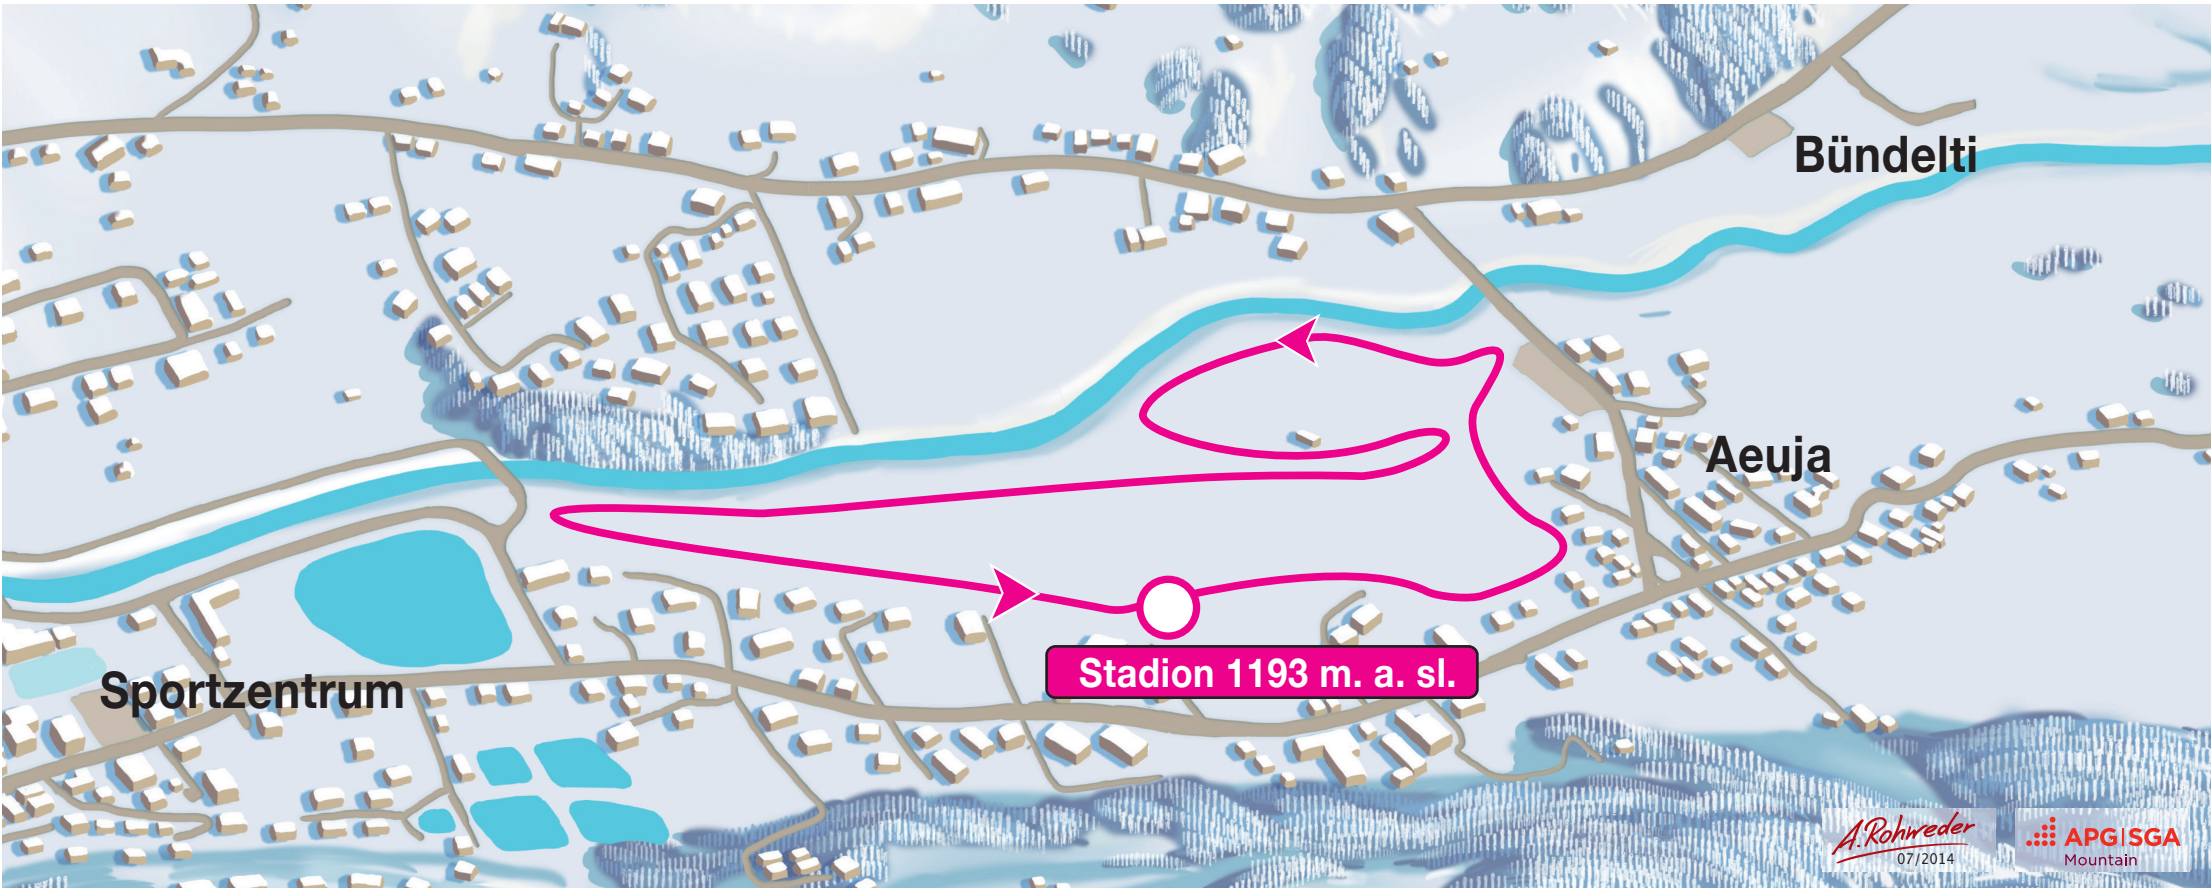

# 2.5 k - Rütland light

*A. Rohrer*  
07/2014

**APGISGA**  
Mountain

2.5k - Rütland light

HD	17m	lowest	1193 m. a. sl.
MC	11m	highest	1210 m. a. sl.
TC	28m		

track produced by Ruedi Schorro